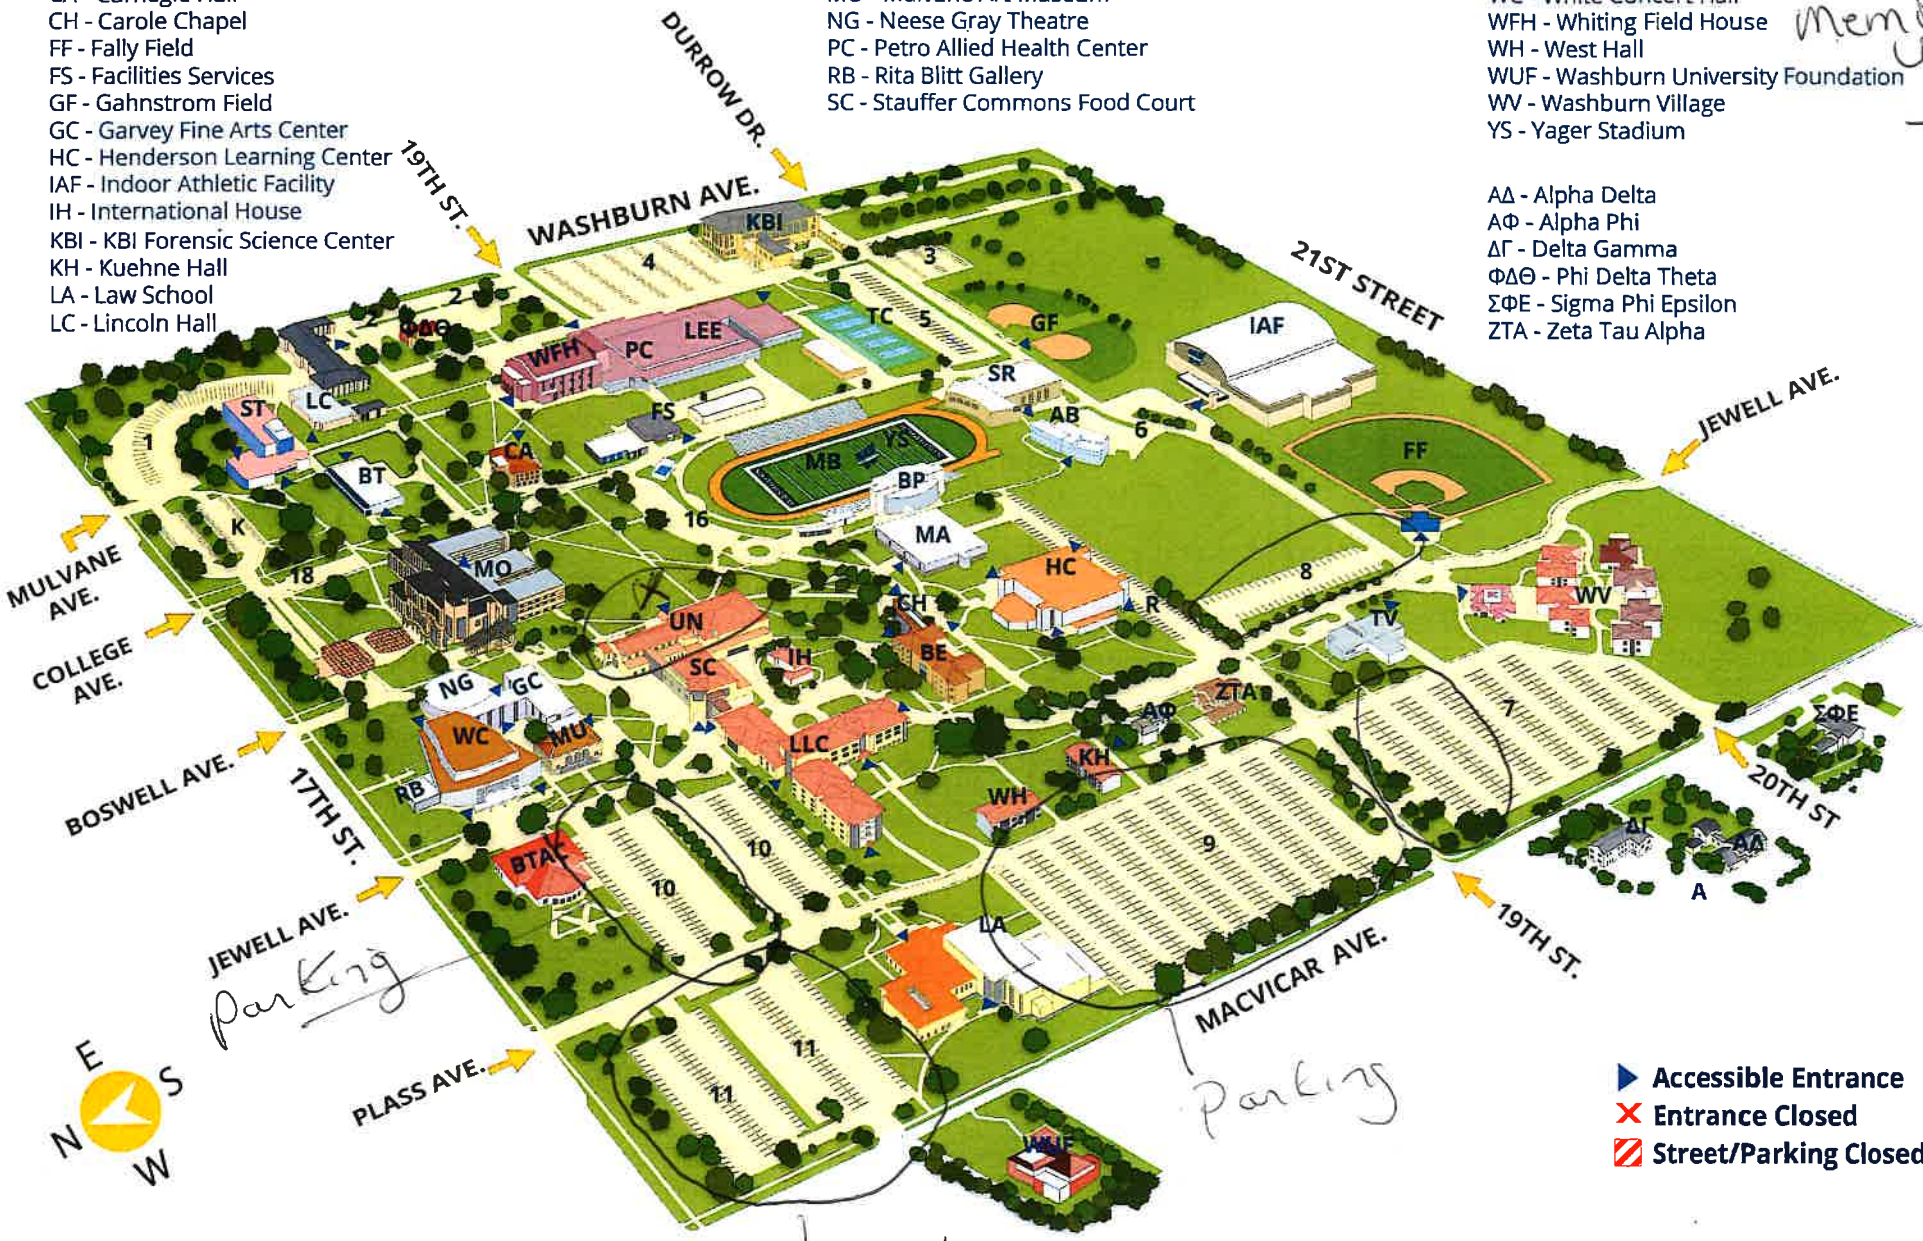

WASHBURN UNIVERSITY CAMPUS MAP

1700 SW College Ave., Topeka, Kansas 66621 785.670.1010

- AB - Art Building
- BE - Benton Hall
- BP - Bianchino Pavilion
- BT - Bennet Computer Center
- BTAC - Bradbury Thompson Alumni Center
- CA - Carnegie Hall
- CH - Carole Chapel
- FF - Fally Field
- FS - Facilities Services
- GF - Gahnstrom Field
- GC - Garvey Fine Arts Center
- HC - Henderson Learning Center
- IAF - Indoor Athletic Facility
- IH - International House
- KBI - KBI Forensic Science Center
- KH - Kuehne Hall
- LA - Law School
- LC - Lincoln Hall

- LEE - Lee Arena
- LLC - Living Learning Center
- MA - Mabee Library
- MB - Moore Bowl
- MO - Morgan Hall
- MU - Mulvane Art Museum
- NG - Neese Gray Theatre
- PC - Petro Allied Health Center
- RB - Rita Blitt Gallery
- SC - Stauffer Commons Food Court

- SR - Student Recreation & Wellness Center
- ST - Stoffer Science Hall
- TC - Tennis Courts
- TV - KTWU Television Studio
- UN - Memorial Union
- WC - White Concert Hall
- WFH - Whiting Field House
- WH - West Hall
- WUF - Washburn University Foundation
- WV - Washburn Village
- YS - Yager Stadium

- ΑΔ - Alpha Delta
- ΑΦ - Alpha Phi
- ΔΓ - Delta Gamma
- ΦΔΘ - Phi Delta Theta
- ΣΦΕ - Sigma Phi Epsilon
- ZTA - Zeta Tau Alpha

Held at Memorial Union

- Accessible Entrance
- ✗ Entrance Closed
- ▨ Street/Parking Closed

parking